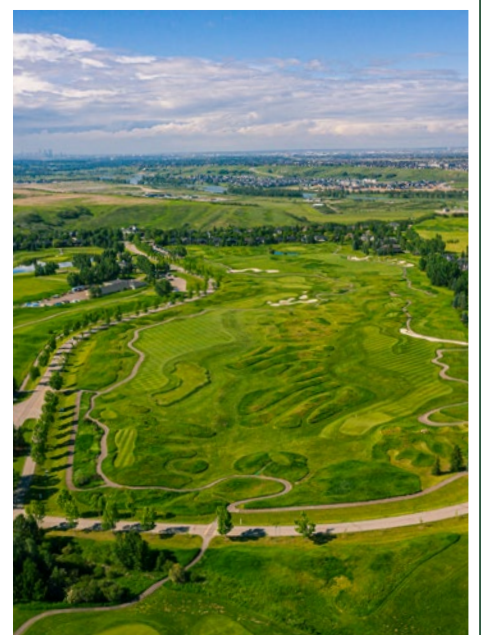

ANNUAL MEMBERSHIP

ONLY 50 AVAILABLE

Membership is a lifestyle, and the lifestyle at Heritage Pointe is second to none. Our Annual Membership is designed for the golfer who loves to play the game, revel in the camaraderie and gather with their fellow members.

- › 14-day advance booking
- › Membership includes power cart
- › No spousal restrictions
- › Full access to the driving range and 3-hole loop
- › Access to club events and gatherings
- › Member Account privileges
- › Golf Canada Membership
- › Optional club storage and locker (*additional fees may apply*)

	DUES	CART	TOTAL DUES
Principal Member Dues	$3950	$900	$4850
Spousal Member Dues	$2400	$700	$3100

YOUNG PROFESSIONAL

ONLY 25 AVAILABLE **SOLDOUT**

The perfect Membership for those just starting their careers or completing their education. Enjoy unlimited golf, club events and all the benefits of Membership.

- › 14-day advance booking
- › Membership includes power cart
- › Play 7 days a week – After 12pm on Weekends
- › Upgrade to Young Professional Plus - $500 – Play Anytime
- › Full access to the driving range and 3-hole loop
- › Access to club events and gatherings
- › Golf Canada Membership
- › Member Account privileges
- › Optional club storage and locker (*additional fees may apply*)

	DUES	CART	TOTAL DUES
(18-29) Young Professional	$1800	$800	$2600
(30-34) Young Professional	$2200	$800	$3000

Upgrade to **PLUS** for $500 more and play golf anytime, 7 days a week.