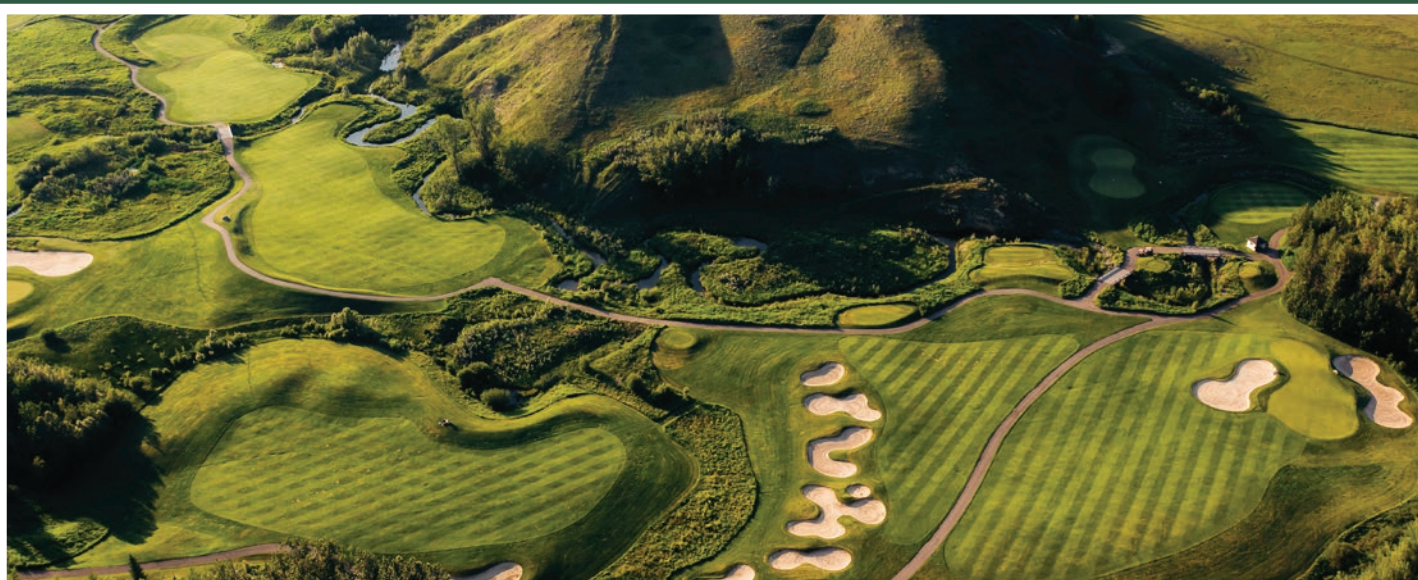

JOIN OUR COMMUNITY

2024 MEMBERSHIP OPTIONS

Heritage Pointe members thrive on the lifestyle of golf. From our stunning course to our active social calendar - the competition to the camaraderie - the friendships to the atmosphere.

View our numerous membership options below and make the jump. Welcome to the club.

ANNUAL MEMBERSHIP

Unlimited Golf at Heritage Pointe

14-day advance booking

Includes power cart

No spousal restrictions

Full Access to Practice Facility and loop

CORPORATE MEMBERSHIP

14-day advance booking

Includes power cart & warm up balls

Optional locker & storage

Additional designee options

FREQUENT PLAYER PASSES

Packages of 10, 20 or 40 passes

8-day advance booking ***NEW For 2024**

Includes power cart & warm up balls

Purchase the 40 pack to upgrade to PLUS